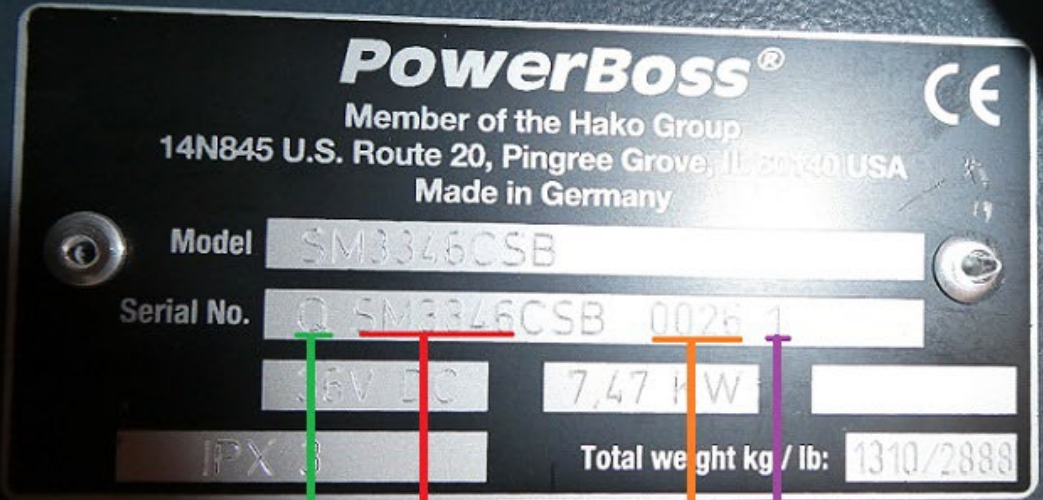

MONTH

MACHINE SERIAL #

MACHINE VARIANT

YEAR